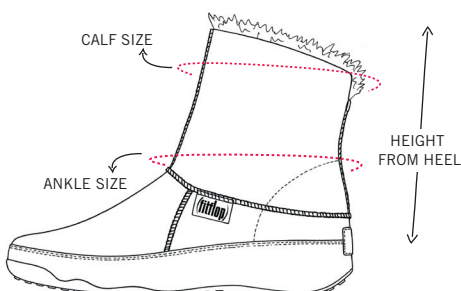

WOMEN'S AW'10 BOOT SIZING CHART

TALL FF SUPERBOOT™

(SUEDE, LEATHER)

SIZE	3 UK 5 US	4 UK 6 US	5 UK 7 US	6 UK 8 US	7 UK 9 US	8 UK 10 US	9 UK 11 US
CALF SIZE	407MM	413MM	419MM	425MM	431MM	437MM	443MM
ANKLE SIZE	300MM	305MM	310MM	315MM	320MM	325MM	330MM
HEIGHT FROM HEEL	393MM	397MM	401MM	405MM	409MM	413MM	417MM

SHORT FF SUPERBOOT™

(SUEDE, LEATHER)

SIZE	3 UK 5 US	4 UK 6 US	5 UK 7 US	6 UK 8 US	7 UK 9 US	8 UK 10 US	9 UK 11 US
CALF SIZE	335MM	340MM	345MM	350MM	355MM	360MM	365MM
ANKLE SIZE	305MM	310MM	315MM	320MM	325MM	330MM	335MM
HEIGHT FROM HEEL	158MM	163MM	168MM	173MM	178MM	183MM	188MM

TALL MUKLUK

(SHEARLING)

SIZE	3 UK 5 US	4 UK 6 US	5 UK 7 US	6 UK 8 US	7 UK 9 US	8 UK 10 US	9 UK 11 US
CALF SIZE	427MM	433MM	439MM	445MM	451MM	457MM	463MM
ANKLE SIZE	345MM	350MM	355MM	360MM	365MM	370MM	375MM
HEIGHT FROM HEEL	232MM	238MM	244MM	250MM	256MM	262MM	268MM

MUKLUK

(SHEARLING)

SIZE	3 UK 5 US	4 UK 6 US	5 UK 7 US	6 UK 8 US	7 UK 9 US	8 UK 10 US	9 UK 11 US
CALF SIZE	355MM	360MM	365MM	370MM	375MM	380MM	385MM
ANKLE SIZE	350MM	355MM	360MM	365MM	370MM	375MM	380MM
HEIGHT FROM HEEL	94MM	97MM	100MM	103MM	106MM	109MM	112MM