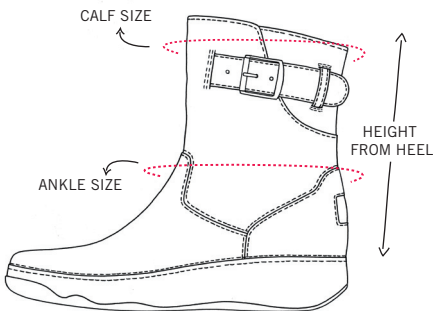

WOMEN'S AW'10 BOOT SIZING CHART

TALL FF SUPERBOOT™

(SUEDE, LEATHER)

SIZE	3 UK 5 US	4 UK 6 US	5 UK 7 US	6 UK 8 US	7 UK 9 US	8 UK 10 US	9 UK 11 US
CALF SIZE	407MM	413MM	419MM	425MM	431MM	437MM	443MM
ANKLE SIZE	300MM	305MM	310MM	315MM	320MM	325MM	330MM
HEIGHT FROM HEEL	393MM	397MM	401MM	405MM	409MM	413MM	417MM

SHORT FF SUPERBOOT™

(SUEDE, LEATHER)

SIZE	3 UK 5 US	4 UK 6 US	5 UK 7 US	6 UK 8 US	7 UK 9 US	8 UK 10 US	9 UK 11 US
CALF SIZE	335MM	340MM	345MM	350MM	355MM	360MM	365MM
ANKLE SIZE	305MM	310MM	315MM	320MM	325MM	330MM	335MM
HEIGHT FROM HEEL	158MM	163MM	168MM	173MM	178MM	183MM	188MM

TALL MUKLUK

(SHEARLING)

SIZE	3 UK 5 US	4 UK 6 US	5 UK 7 US	6 UK 8 US	7 UK 9 US	8 UK 10 US	9 UK 11 US
CALF SIZE	427MM	433MM	439MM	445MM	451MM	457MM	463MM
ANKLE SIZE	345MM	350MM	355MM	360MM	365MM	370MM	375MM
HEIGHT FROM HEEL	232MM	238MM	244MM	250MM	256MM	262MM	268MM

MUKLUK

(SHEARLING)

SIZE	3 UK 5 US	4 UK 6 US	5 UK 7 US	6 UK 8 US	7 UK 9 US	8 UK 10 US	9 UK 11 US
CALF SIZE	355MM	360MM	365MM	370MM	375MM	380MM	385MM
ANKLE SIZE	350MM	355MM	360MM	365MM	370MM	375MM	380MM
HEIGHT FROM HEEL	94MM	97MM	100MM	103MM	106MM	109MM	112MM