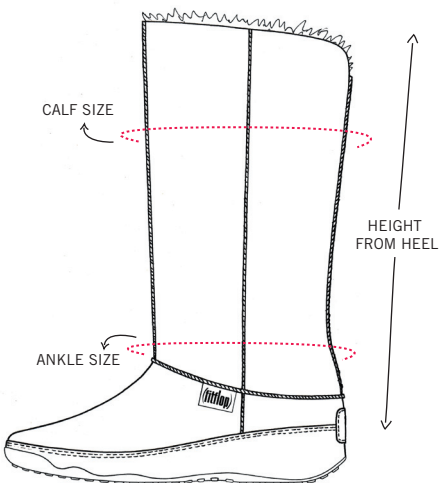

WOMEN'S AW'10 BOOT SIZING CHART

TALL FF SUPERBOOT™

(SUEDE, LEATHER)

SIZE	3 UK 5 US	4 UK 6 US	5 UK 7 US	6 UK 8 US	7 UK 9 US	8 UK 10 US	9 UK 11 US
CALF SIZE	407MM	413MM	419MM	425MM	431MM	437MM	443MM
ANKLE SIZE	300MM	305MM	310MM	315MM	320MM	325MM	330MM
HEIGHT FROM HEEL	393MM	397MM	401MM	405MM	409MM	413MM	417MM

SHORT FF SUPERBOOT™

(SUEDE, LEATHER)

SIZE	3 UK 5 US	4 UK 6 US	5 UK 7 US	6 UK 8 US	7 UK 9 US	8 UK 10 US	9 UK 11 US
CALF SIZE	335MM	340MM	345MM	350MM	355MM	360MM	365MM
ANKLE SIZE	305MM	310MM	315MM	320MM	325MM	330MM	335MM
HEIGHT FROM HEEL	158MM	163MM	168MM	173MM	178MM	183MM	188MM

TALL MUKLUK

(SHEARLING)

SIZE	3 UK 5 US	4 UK 6 US	5 UK 7 US	6 UK 8 US	7 UK 9 US	8 UK 10 US	9 UK 11 US
CALF SIZE	427MM	433MM	439MM	445MM	451MM	457MM	463MM
ANKLE SIZE	345MM	350MM	355MM	360MM	365MM	370MM	375MM
HEIGHT FROM HEEL	232MM	238MM	244MM	250MM	256MM	262MM	268MM

MUKLUK

(SHEARLING)

SIZE	3 UK 5 US	4 UK 6 US	5 UK 7 US	6 UK 8 US	7 UK 9 US	8 UK 10 US	9 UK 11 US
CALF SIZE	355MM	360MM	365MM	370MM	375MM	380MM	385MM
ANKLE SIZE	350MM	355MM	360MM	365MM	370MM	375MM	380MM
HEIGHT FROM HEEL	94MM	97MM	100MM	103MM	106MM	109MM	112MM