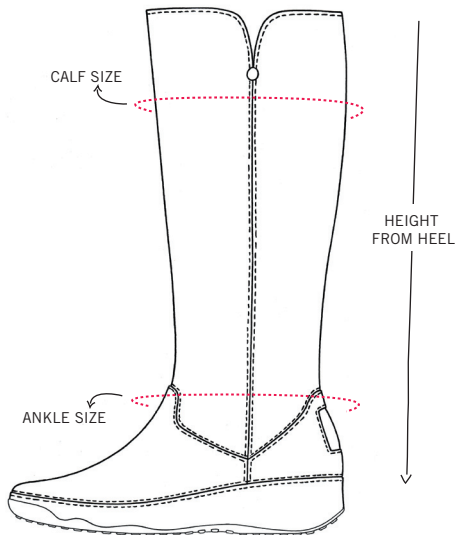

WOMEN'S AW'10 BOOT SIZING CHART

TALL FF SUPERBOOT™

(SUEDE, LEATHER)

SIZE	3 UK 5 US	4 UK 6 US	5 UK 7 US	6 UK 8 US	7 UK 9 US	8 UK 10 US	9 UK 11 US
CALF SIZE	407MM	413MM	419MM	425MM	431MM	437MM	443MM
ANKLE SIZE	300MM	305MM	310MM	315MM	320MM	325MM	330MM
HEIGHT FROM HEEL	393MM	397MM	401MM	405MM	409MM	413MM	417MM

SHORT FF SUPERBOOT™

(SUEDE, LEATHER)

SIZE	3 UK 5 US	4 UK 6 US	5 UK 7 US	6 UK 8 US	7 UK 9 US	8 UK 10 US	9 UK 11 US
CALF SIZE	335MM	340MM	345MM	350MM	355MM	360MM	365MM
ANKLE SIZE	305MM	310MM	315MM	320MM	325MM	330MM	335MM
HEIGHT FROM HEEL	158MM	163MM	168MM	173MM	178MM	183MM	188MM

TALL MUKLUK

(SHEARLING)

SIZE	3 UK 5 US	4 UK 6 US	5 UK 7 US	6 UK 8 US	7 UK 9 US	8 UK 10 US	9 UK 11 US
CALF SIZE	427MM	433MM	439MM	445MM	451MM	457MM	463MM
ANKLE SIZE	345MM	350MM	355MM	360MM	365MM	370MM	375MM
HEIGHT FROM HEEL	232MM	238MM	244MM	250MM	256MM	262MM	268MM

MUKLUK

(SHEARLING)

SIZE	3 UK 5 US	4 UK 6 US	5 UK 7 US	6 UK 8 US	7 UK 9 US	8 UK 10 US	9 UK 11 US
CALF SIZE	355MM	360MM	365MM	370MM	375MM	380MM	385MM
ANKLE SIZE	350MM	355MM	360MM	365MM	370MM	375MM	380MM
HEIGHT FROM HEEL	94MM	97MM	100MM	103MM	106MM	109MM	112MM